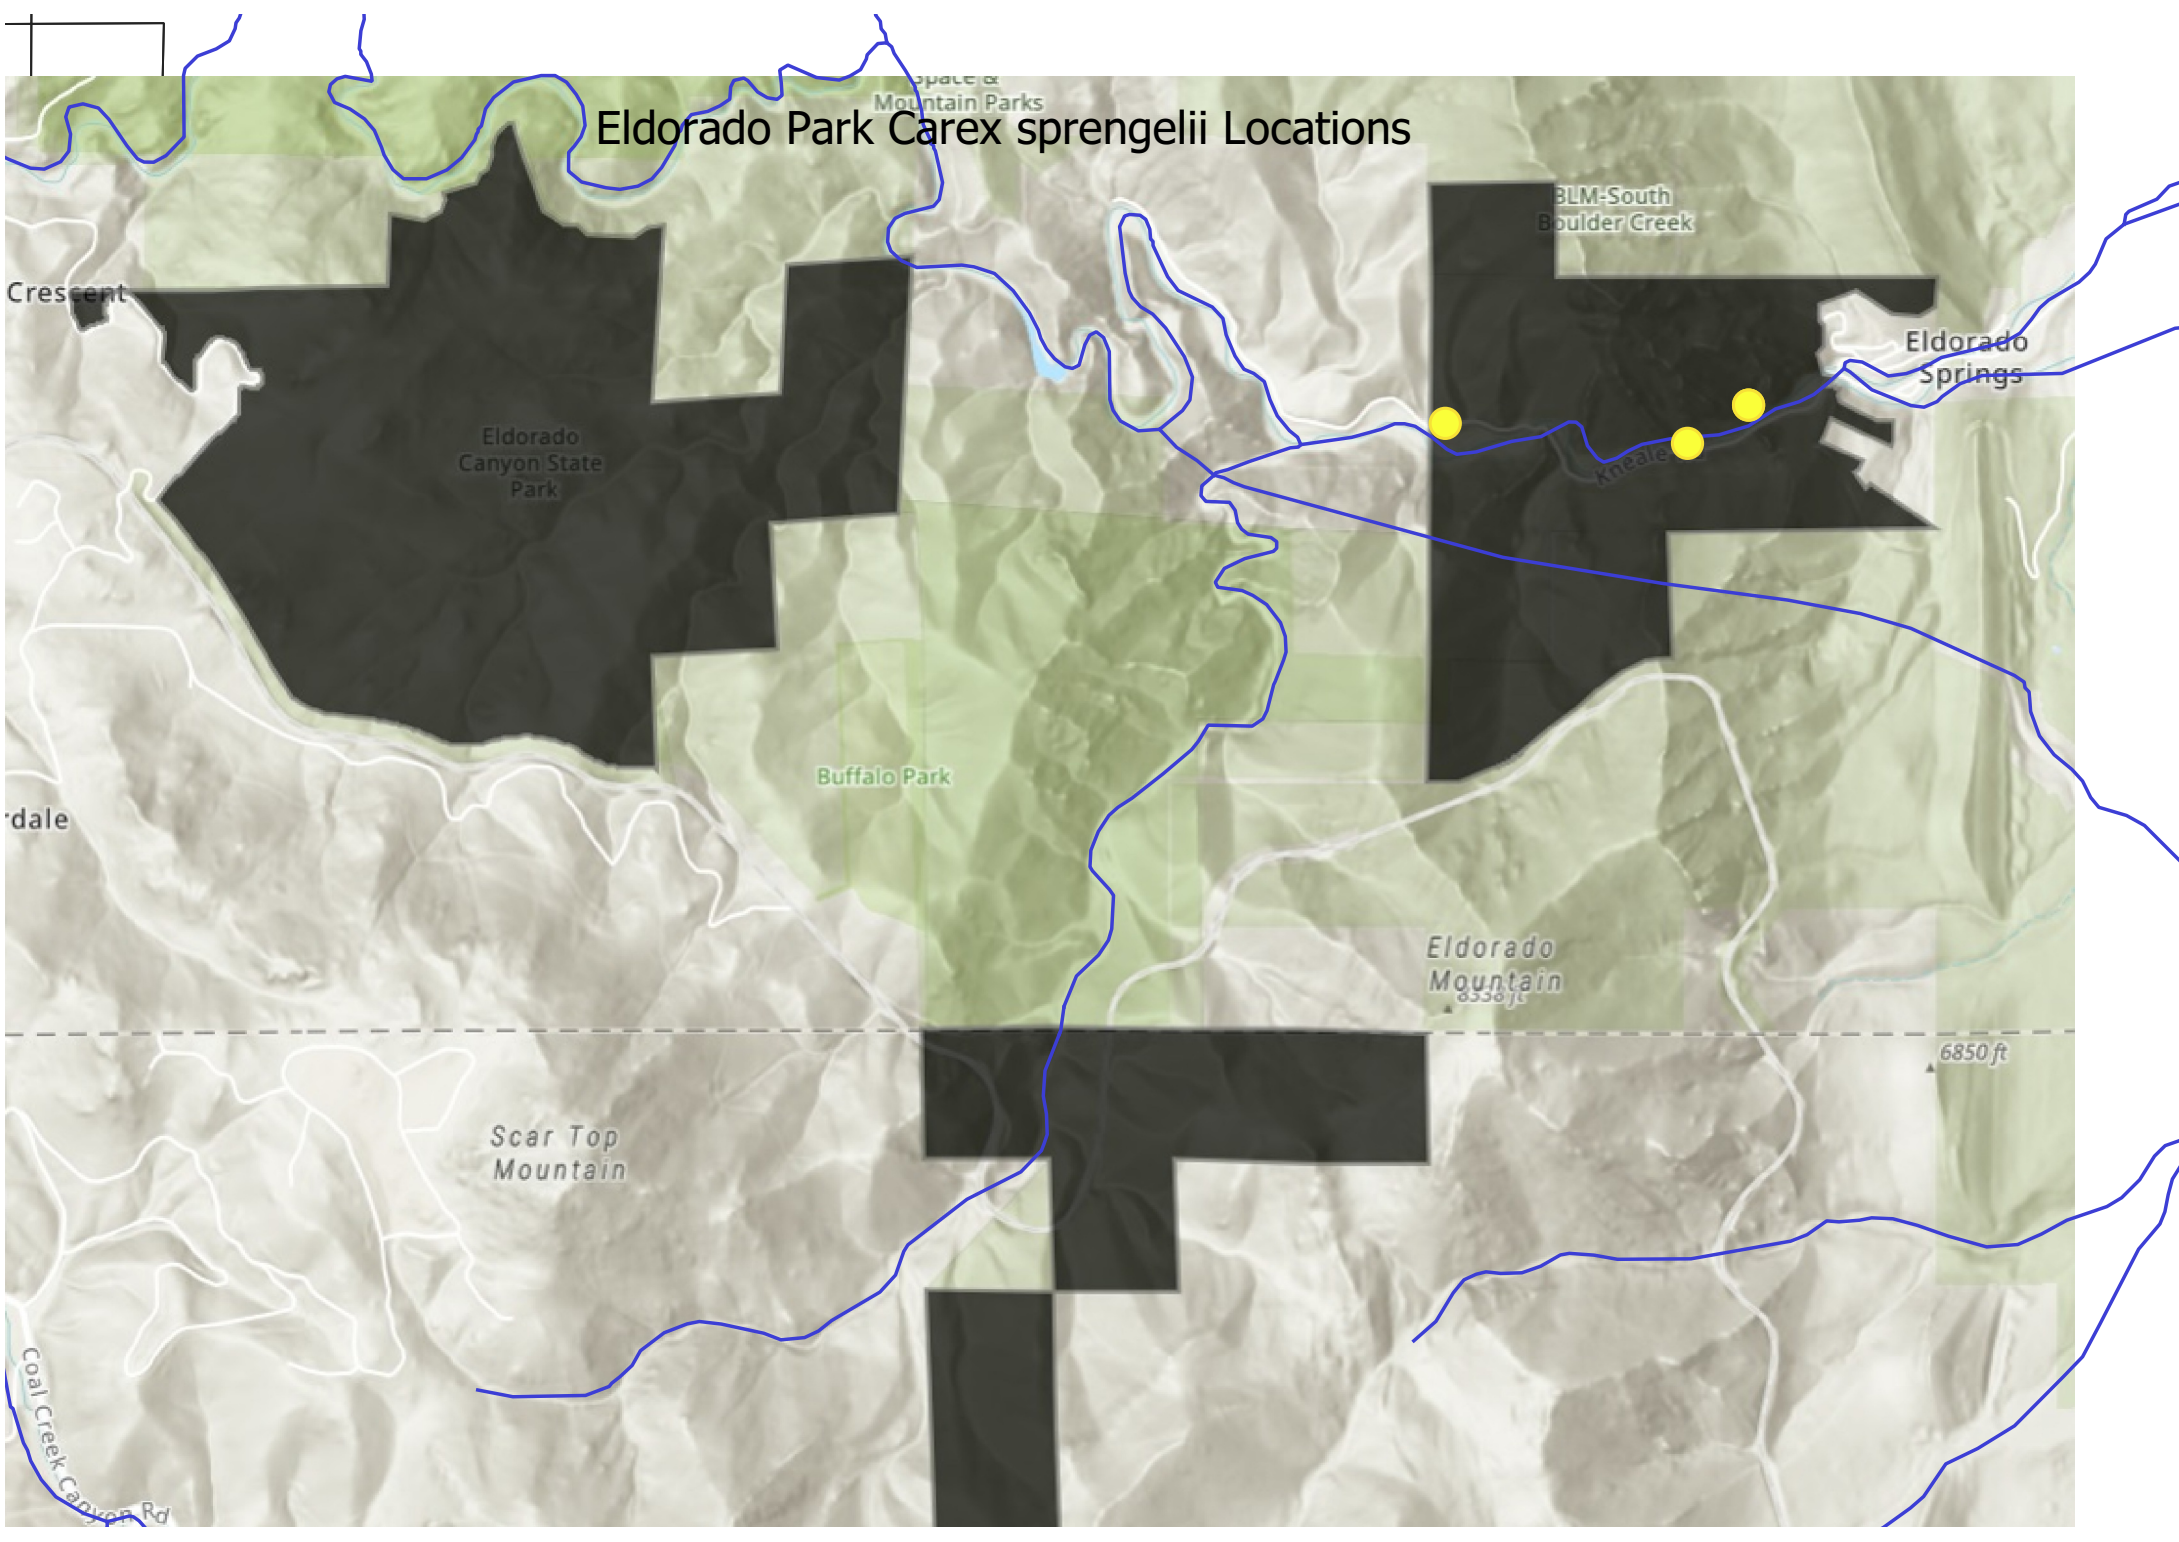

Eldorado Park Carex sprengelii Locations

Crescent

Eldorado Canyon State Park

Buffalo Park

dale

Scar Top Mountain

Eldorado Mountain
8538 ft

6850 ft

BLM-South Boulder Creek

Eldorado Springs

Coal Creek Canyon Rd

Kneale